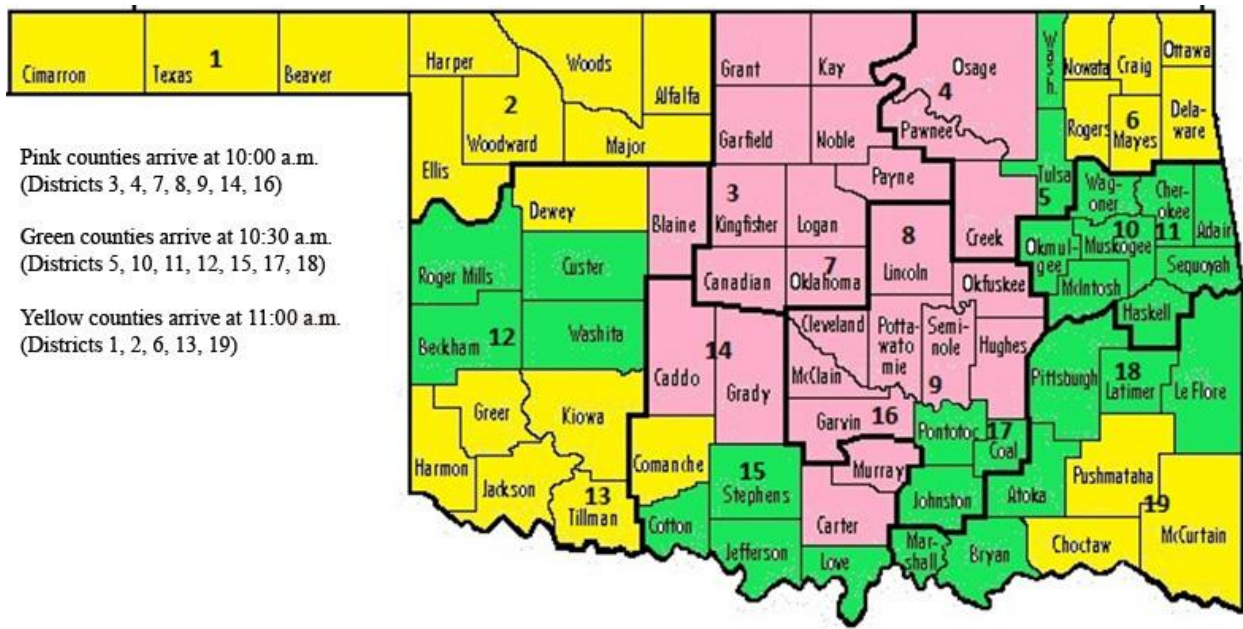

## Suggested Arrival Times

In order to avoid traffic jams in the rally area, staggered arrival times for school buses are suggested. Bus parking will be available near the Capitol.

For participants driving smaller vehicles shuttle parking will be available at [Remington Park](#), 1 Remington Pl, Oklahoma City, OK 73111 and in the lot south of [Bass Pro Shops](#), 200 Bass Pro Drive, Oklahoma City, OK 73104.

Pink counties arrive at 10:00 a.m.  
(Districts 3, 4, 7, 8, 9, 14, 16)

Green counties arrive at 10:30 a.m.  
(Districts 5, 10, 11, 12, 15, 17, 18)

Yellow counties arrive at 11:00 a.m.  
(Districts 1, 2, 6, 13, 19)